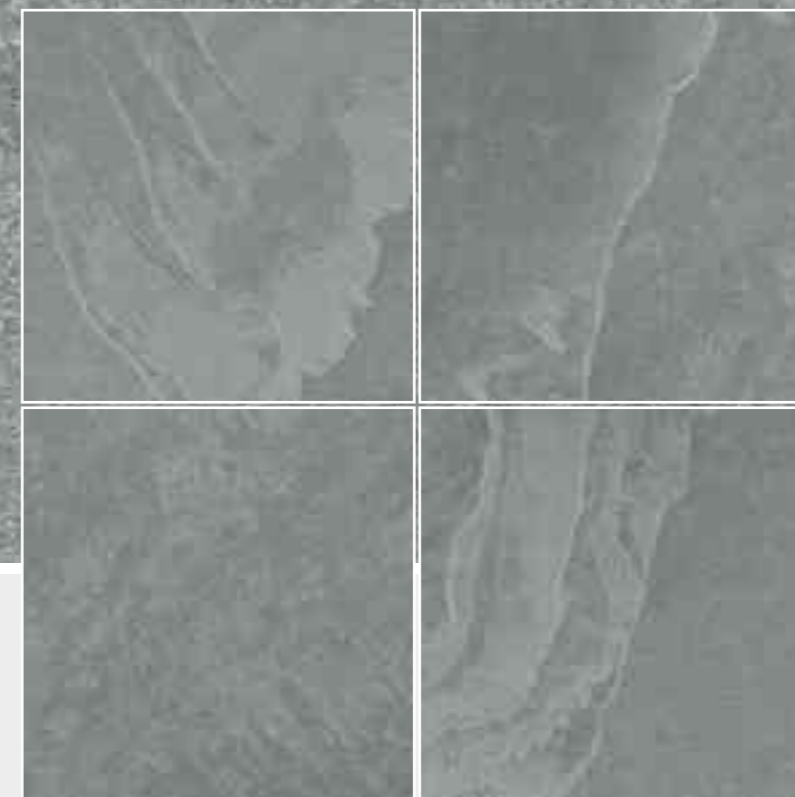

600X
600MM

Marble / Design
Stone⁺

Rustic / Finish
Matt

URBAN / Model
GRIS