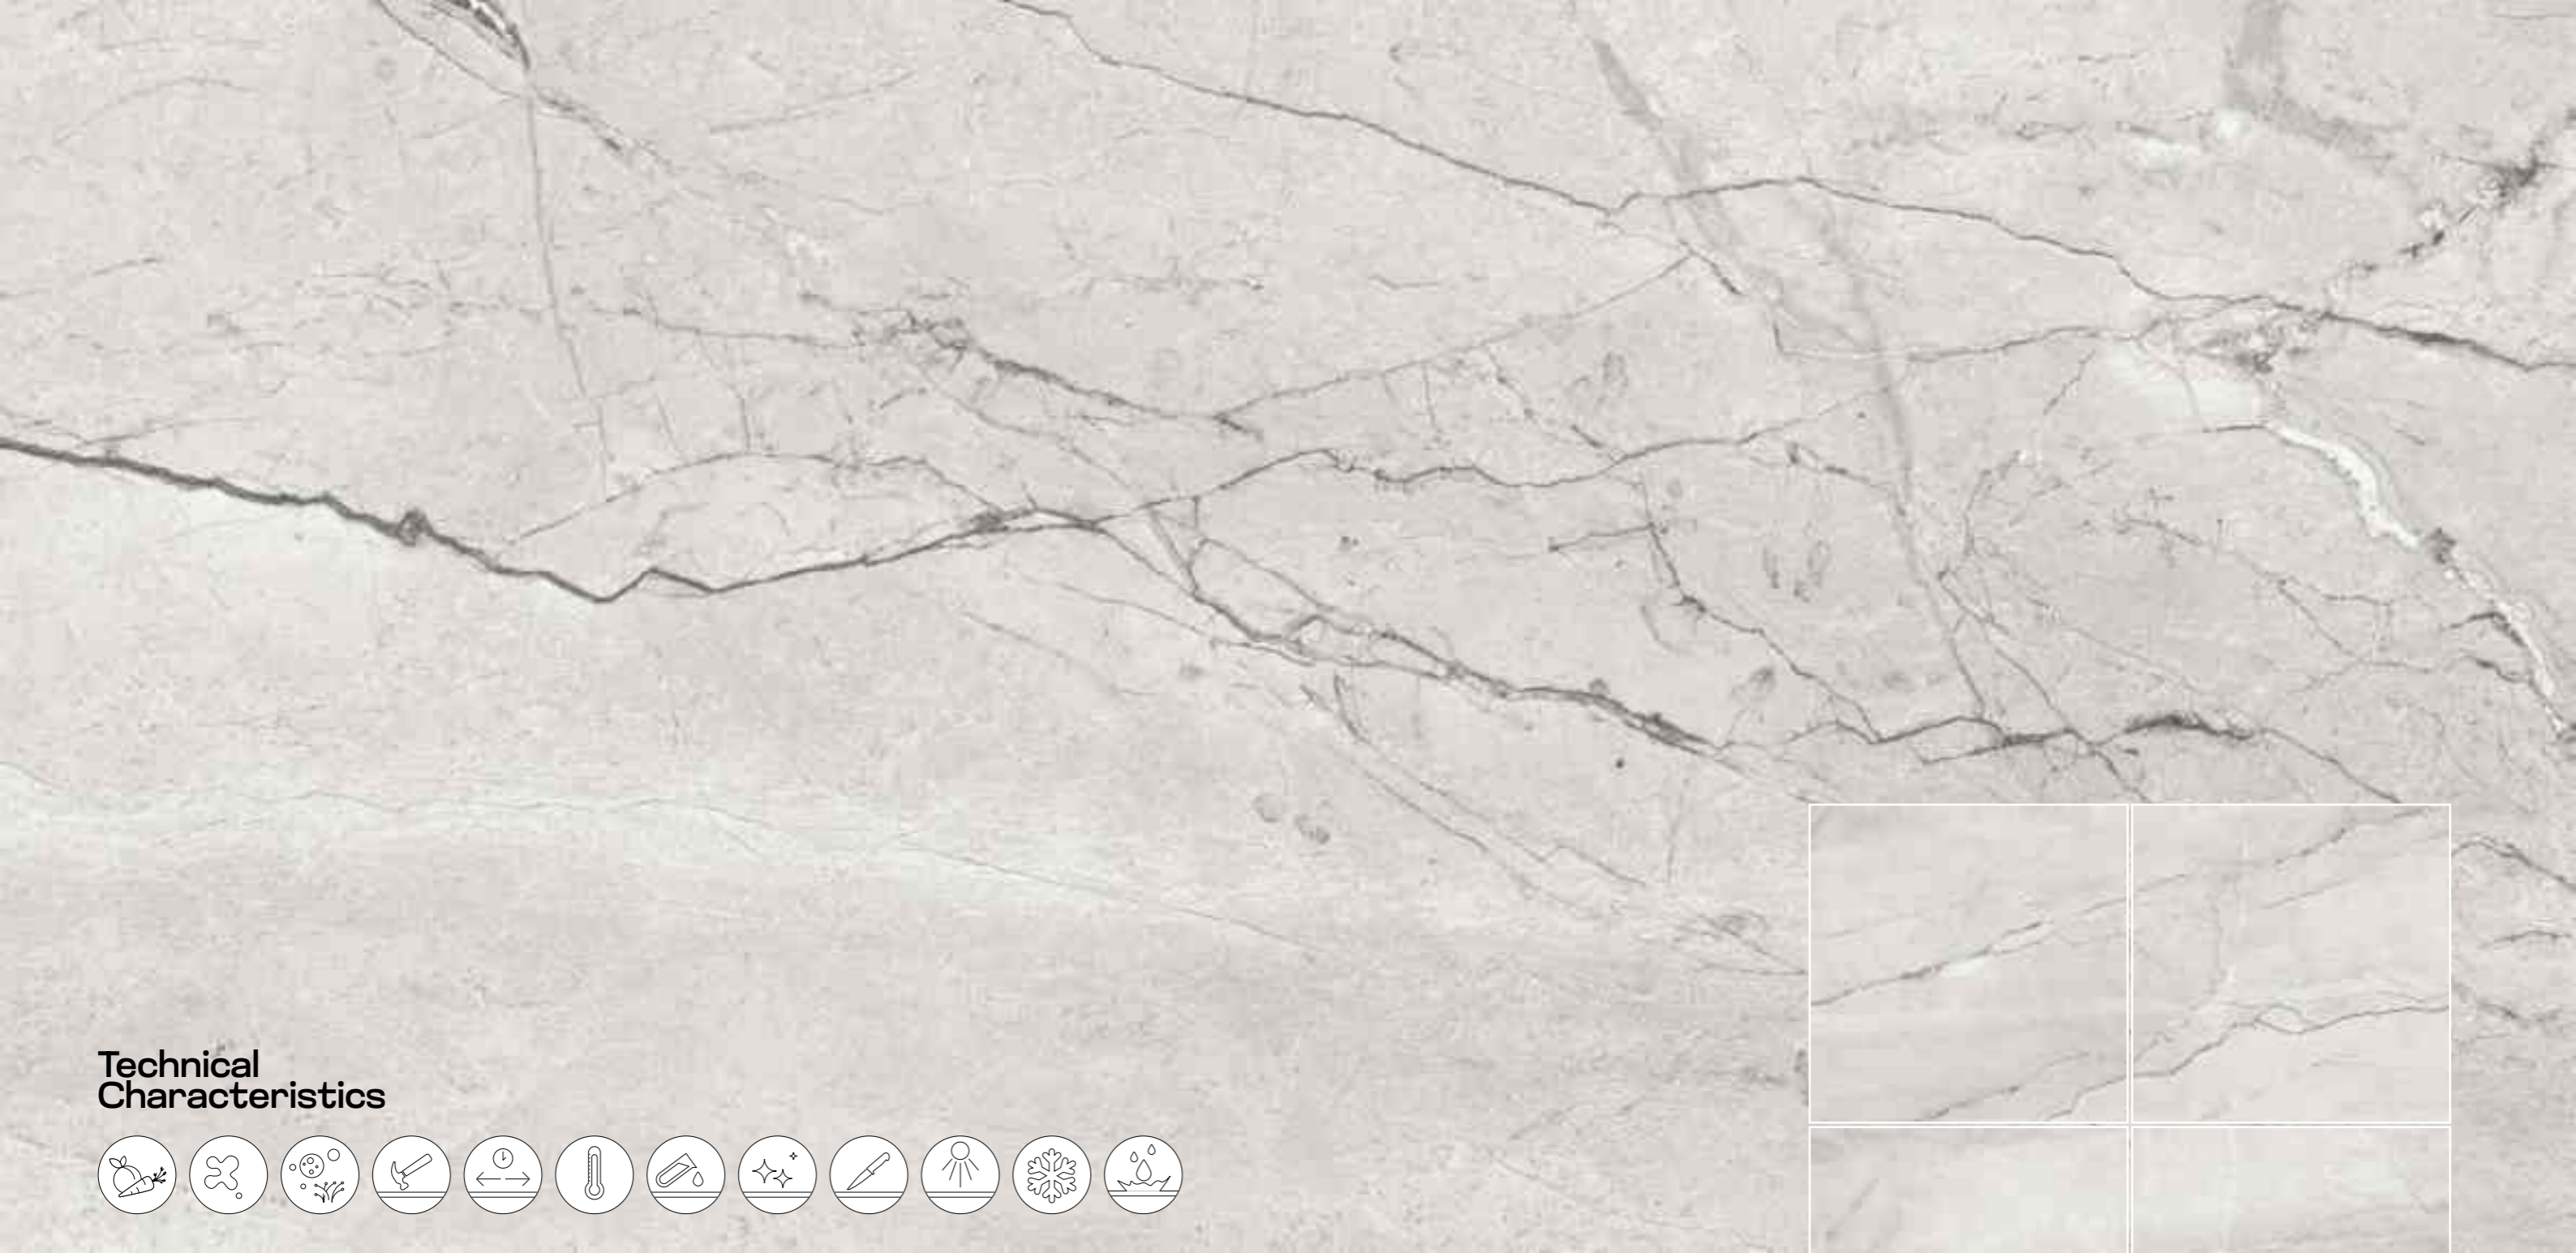

600X
600MM

Marble / Design
Stone⁺

Rustic / Finish
Matt

ELEGNET / Model
IVORY

R-6

Technical Characteristics

600X
600MM

Marble / Design
Stone⁺